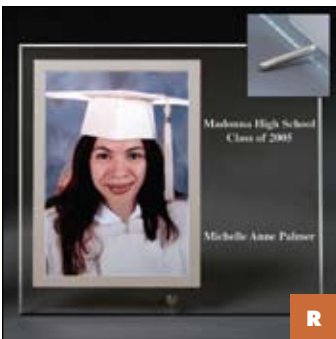

Q

R

S

T

- L. **MIRRORED GLASS ORNAMENT**
HEXAGON
KUS 052 – 2-7/8" x 3-1/16" x 1/8"
- M. **MIRRORED GLASS ORNAMENT**
SQUARE
KUS 053 – 2-3/4" x 2-3/4" x 1/8"
- N. **MIRRORED GLASS ORNAMENT**
DIAMOND
KUS 054 – 3-5/16" x 3-1/2" x 1/8"
- O. **MIRRORED GLASS ORNAMENT**
SAMPLE KIT
KUS 046 – Blank
- P. **MIRRORED GLASS ORNAMENT GIFT BOX**
4" x 4" x 1/2"
KUS 055 – Blank
- Q. **MIRRORED GLASS PLAQUE**
KUS 056 – Small – 4" x 6" x 1/4"
KUS 057 – Medium – 5" x 7" x 1/4"
KUS 058 – Large – 6" x 8" x 1/4"