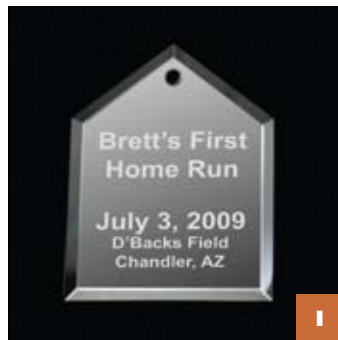

CRYSTAL & GLASS

A

- **A. CRYSTAL GIFT SAMPLE KIT**
  SPK 016 – Blank
- **B. GLASS NAME BAR**
  BEVELED EDGE
  KUS 034 – 10" x 2" x 3/4"
- **C. GLASS**
  BUSINESS CARD HOLDER
  BEVELED EDGE
  KUS 035 – 4" x 5" x 3/4"
- **D. BLACK PIANO FINISH**
  CANTEBURY PLAQUE SET
  KCH 039 – 5" x 7" glass
  7" x 9" plaque
  KCH 040 – 6" x 8" glass
  8" x 10" plaque
  KCH 041 – 7" x 10" glass
  9" x 12" plaque
- **E. ROSEWOOD PIANO FINISH**
  CANTEBURY PLAQUE SET
  KCH 042 – 5" x 7" glass
  7" x 9" plaque
  KCH 043 – 6" x 8" glass
  8" x 10" plaque
  KCH 044 – 7" x 10" glass
  9" x 12" plaque
- **F. PLAQUE STAND**
  FOR CANTEBURY PLAQUES
  KCH 045
- **G. MIRRORED GLASS ORNAMENT**
  ARROWHEAD
  KUS 047 – 2-3/4" x 4-5/16" x 1/8"
- **H. MIRRORED GLASS ORNAMENT**
  OCTAGON
  KUS 048 – 2-1/2" x 3-1/4" x 1/8"
- **I. MIRRORED GLASS ORNAMENT**
  HOUSE
  KUS 049 – 2-3/4" x 3-1/2" x 1/8"
- **J. MIRRORED GLASS ORNAMENT**
  TRIANGLE
  KUS 050 – 3-1/2" x 3" x 1/8"
- **K. MIRRORED GLASS ORNAMENT**
  CLIPPED DIAMOND
  KUS 051 – 3" x 3-1/2" x 1/8"

CRYSTAL & GLASS

B

C

D

E

F

G

H

I

J

K