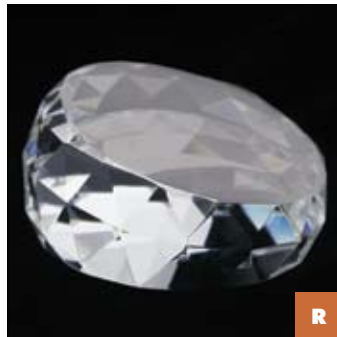

L

M

P

N

O

Q

R

S

T

- L. CRYSTAL ORNAMENT VOTIVE
  KCH 059 – 2" x 2-1/2" x 1/4"
- M. CRYSTAL KEY CHAIN OVAL FACET
  KCH 005 – 1-7/16" x 1-1/4" x 9/16"
- N. CRYSTAL KEY CHAIN RECTANGULAR
  KCH 006 – 1-1/4" x 15/16" x 5/8"
- O. CRYSTAL KEY CHAIN ANGLE FACET
  KCH 007 – 1-1/2" x 1-3/16" x 5/8"
- P. CRYSTAL PAPERWEIGHT HEART
  KCH 001 – 2-7/8" x 3-1/16" x 3/4"
- Q. CRYSTAL PAPERWEIGHT MOON
  KCH 002 – 3-1/8" x 3-1/8" x 1-1/4"
- R. CRYSTAL PAPERWEIGHT FACET
  KCH 003 – 3" x 3" x 1-1/2"

- S. CRYSTAL PAPERWEIGHT DIAMOND
  KCH 004 – 3" x 3" x 2"
- T. CRYSTAL EXECUTIVE LETTER OPENER
  KCH 008 – 8-1/2" x 1-1/16" x 1/2"
- U. CRYSTAL PEN/PENCIL HOLDER
  KCH 024 – 2-1/2" x 2-1/2" x 4"
- V. CRYSTAL EXECUTIVE DESK CLOCK
  KCH 009 – 4-3/8" x 4-3/4" x 7/8"
  Battery not included
- W. CRYSTAL FACET DESK CLOCK
  KCH 010 – 2-3/8" x 3-9/16" x 13/16"
  Battery not included
- X. CRYSTAL MOON DESK CLOCK
  KCH 011 – 4" x 3-3/4" x 7/8"
  Battery not included

U

V

W

X