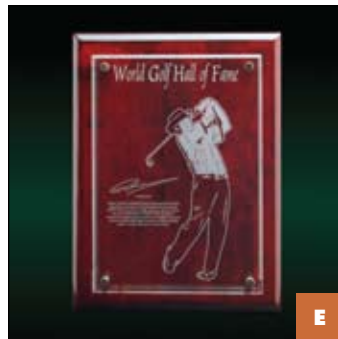

CRYSTAL & GLASS

A

- **A. CRYSTAL GIFT SAMPLE KIT**
  SPK 016 – Blank
- **B. GLASS NAME BAR**
  BEVELED EDGE
  KUS 034 – 10" x 2" x 3/4"
- **C. GLASS**
  BUSINESS CARD HOLDER
  BEVELED EDGE
  KUS 035 – 4" x 5" x 3/4"
- **D. BLACK PIANO FINISH**
  CANTEBURY PLAQUE SET
  KCH 039 – 5" x 7" glass
  7" x 9" plaque
  KCH 040 – 6" x 8" glass
  8" x 10" plaque
  KCH 041 – 7" x 10" glass
  9" x 12" plaque
- **E. ROSEWOOD PIANO FINISH**
  CANTEBURY PLAQUE SET
  KCH 042 – 5" x 7" glass
  7" x 9" plaque
  KCH 043 – 6" x 8" glass
  8" x 10" plaque
  KCH 044 – 7" x 10" glass
  9" x 12" plaque
- **F. PLAQUE STAND**
  FOR CANTEBURY PLAQUES
  KCH 045
- **G. MIRRORED GLASS ORNAMENT**
  ARROWHEAD
  KUS 047 – 2-3/4" x 4-5/16" x 1/8"
- **H. MIRRORED GLASS ORNAMENT**
  OCTAGON
  KUS 048 – 2-1/2" x 3-1/4" x 1/8"
- **I. MIRRORED GLASS ORNAMENT**
  HOUSE
  KUS 049 – 2-3/4" x 3-1/2" x 1/8"
- **J. MIRRORED GLASS ORNAMENT**
  TRIANGLE
  KUS 050 – 3-1/2" x 3" x 1/8"
- **K. MIRRORED GLASS ORNAMENT**
  CLIPPED DIAMOND
  KUS 051 – 3" x 3-1/2" x 1/8"

CRYSTAL & GLASS

B

C

D

E

F

G

H

I

J

K