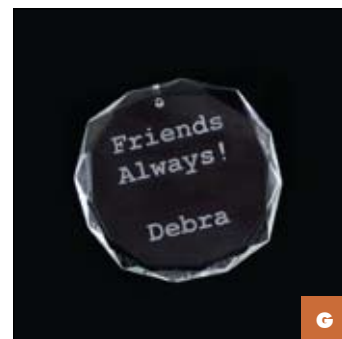

CRYSTAL & GLASS

Elegant Crystal & Glass gifts are affordable and easy to decorate with your laser system. Many crystal items are complete with a lined box ready for presentation. Crystal gift items radiate brilliance and have a heavy feel of quality.

Visit www.laserbits.com to see more details on the full line of Crystal & Glass products.

A

B

C

D

F

G

E

H

I

J

K