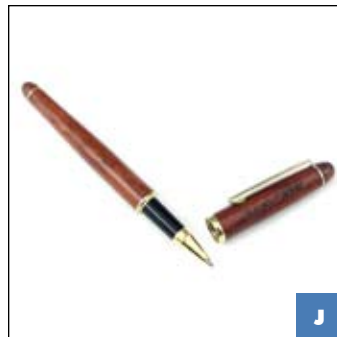

# PENS & PENCILS

Classic and modern writing instruments from wood or metal are affordable, quality products. Of course, all LaserBits pens and pencils are laser tested for optimum engraving performance.

I

J

K

**A. ANODIZED SUREGRIP PEN**

- NCH 100 – Red
- NCH 101 – Blue
- NCH 102 – Gray

**B. ANODIZED CLICK-TOP PEN**

- NCH 141 – Blue
- NCH 142 – Gray

**C. ANODIZED MASSAGE GRIP PEN**